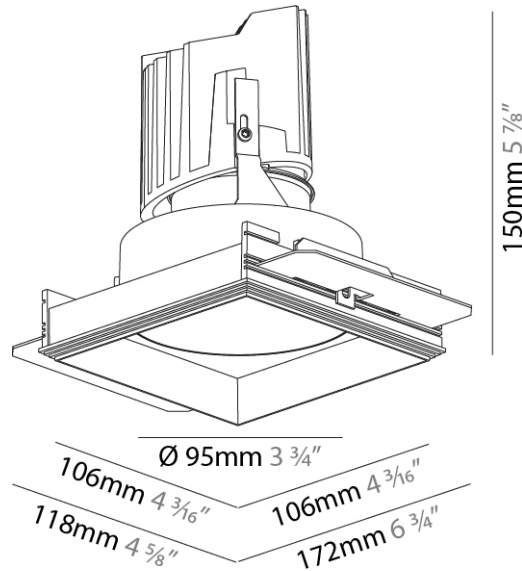

ELECTRICAL

Lamp Type: LED (Zhaga Standard)
Input Wattage (W): 15.5
Total Output Wattage (W): 14.5
Dimming: Tri-Mode (Non-Dimming and Phase Dimming (120Vac only) and 0-10V Dimming)
Driver Included: No
Driver Location: Recessed Housing
Driver Type: Constant Current - Universal
Driver Class: Class 2
Housing: See components
Input Voltage (V): 120 - 277
Constant Current (MA): 500

LED

Number of LEDs: 1
Color Temperature (°K): 2700 / 3000 / 3500 / 4000
Max. Delivered Lumen (lm): 940 / 980 / 1029 / 1050
Nominal Lumen (lm): 1386 / 1438 / 1511 / 1542
CRI: >90 CRI
Efficiency (%): 87.9 / 88.4 / 87.9
Lamp Life (hrs): 50000
Upon Request: RGB-W Tunable White Special Color Temperature Special LED

OPTICAL

Reflector: 20 / 40 / 60
Upon Request: Special Beam Angles

RATINGS AND CERTIFICATIONS

© 2024 Zaneen Lighting, Inc. 1-800-338-3382, F 416-247-9319, www.zaneen.com

Available for international specifications by adding 'INT' at the end of the existing Model #. For assistance on 'custom' specifications, contact zteam@zaneen.com. In a constant effort to supply the best product, we reserve the right to change specifications or materials without notice. The most recent specification sheets are found at zaneen.com

IP rating: IP20