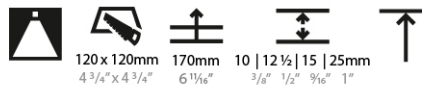

ELECTRICAL

Lamp Type: LED (Zhaga Standard)
Input Wattage (W): 15.5
Total Output Wattage (W): 14.5
Dimming: Tri-Mode (Non-Dimming and Phase Dimming (120Vac only) and 0-10V Dimming)
Driver Included: No
Driver Location: Recessed Housing
Driver Type: Constant Current - Universal
Driver Class: Class 2
Housing: See components
Input Voltage (V): 120 - 277
Constant Current (MA): 500

LED

Number of LEDs: 1
Color Temperature (°K): 2700 / 3000 / 3500 / 4000
Max. Delivered Lumen (lm): 940 / 980 / 1029 / 1050
Nominal Lumen (lm): 1386 / 1438 / 1511 / 1542
CRI: >90 CRI
Efficiency (%): 87.9 / 88.4 / 87.9
Lamp Life (hrs): 50000
Upon Request: RGB-W Tunable White Special Color Temperature Special LED

OPTICAL

Reflector: 20 / 40 / 60
Upon Request: Special Beam Angles

RATINGS AND CERTIFICATIONS

© 2024 Zaneen Lighting, Inc. 1-800-338-3382, F 416-247-9319, www.zaneen.com

Available for international specifications by adding 'INT' at the end of the existing Model #. For assistance on 'custom' specifications, contact zteam@zaneen.com. In a constant effort to supply the best product, we reserve the right to change specifications or materials without notice. The most recent specification sheets are found at zaneen.com

IP rating: IP20